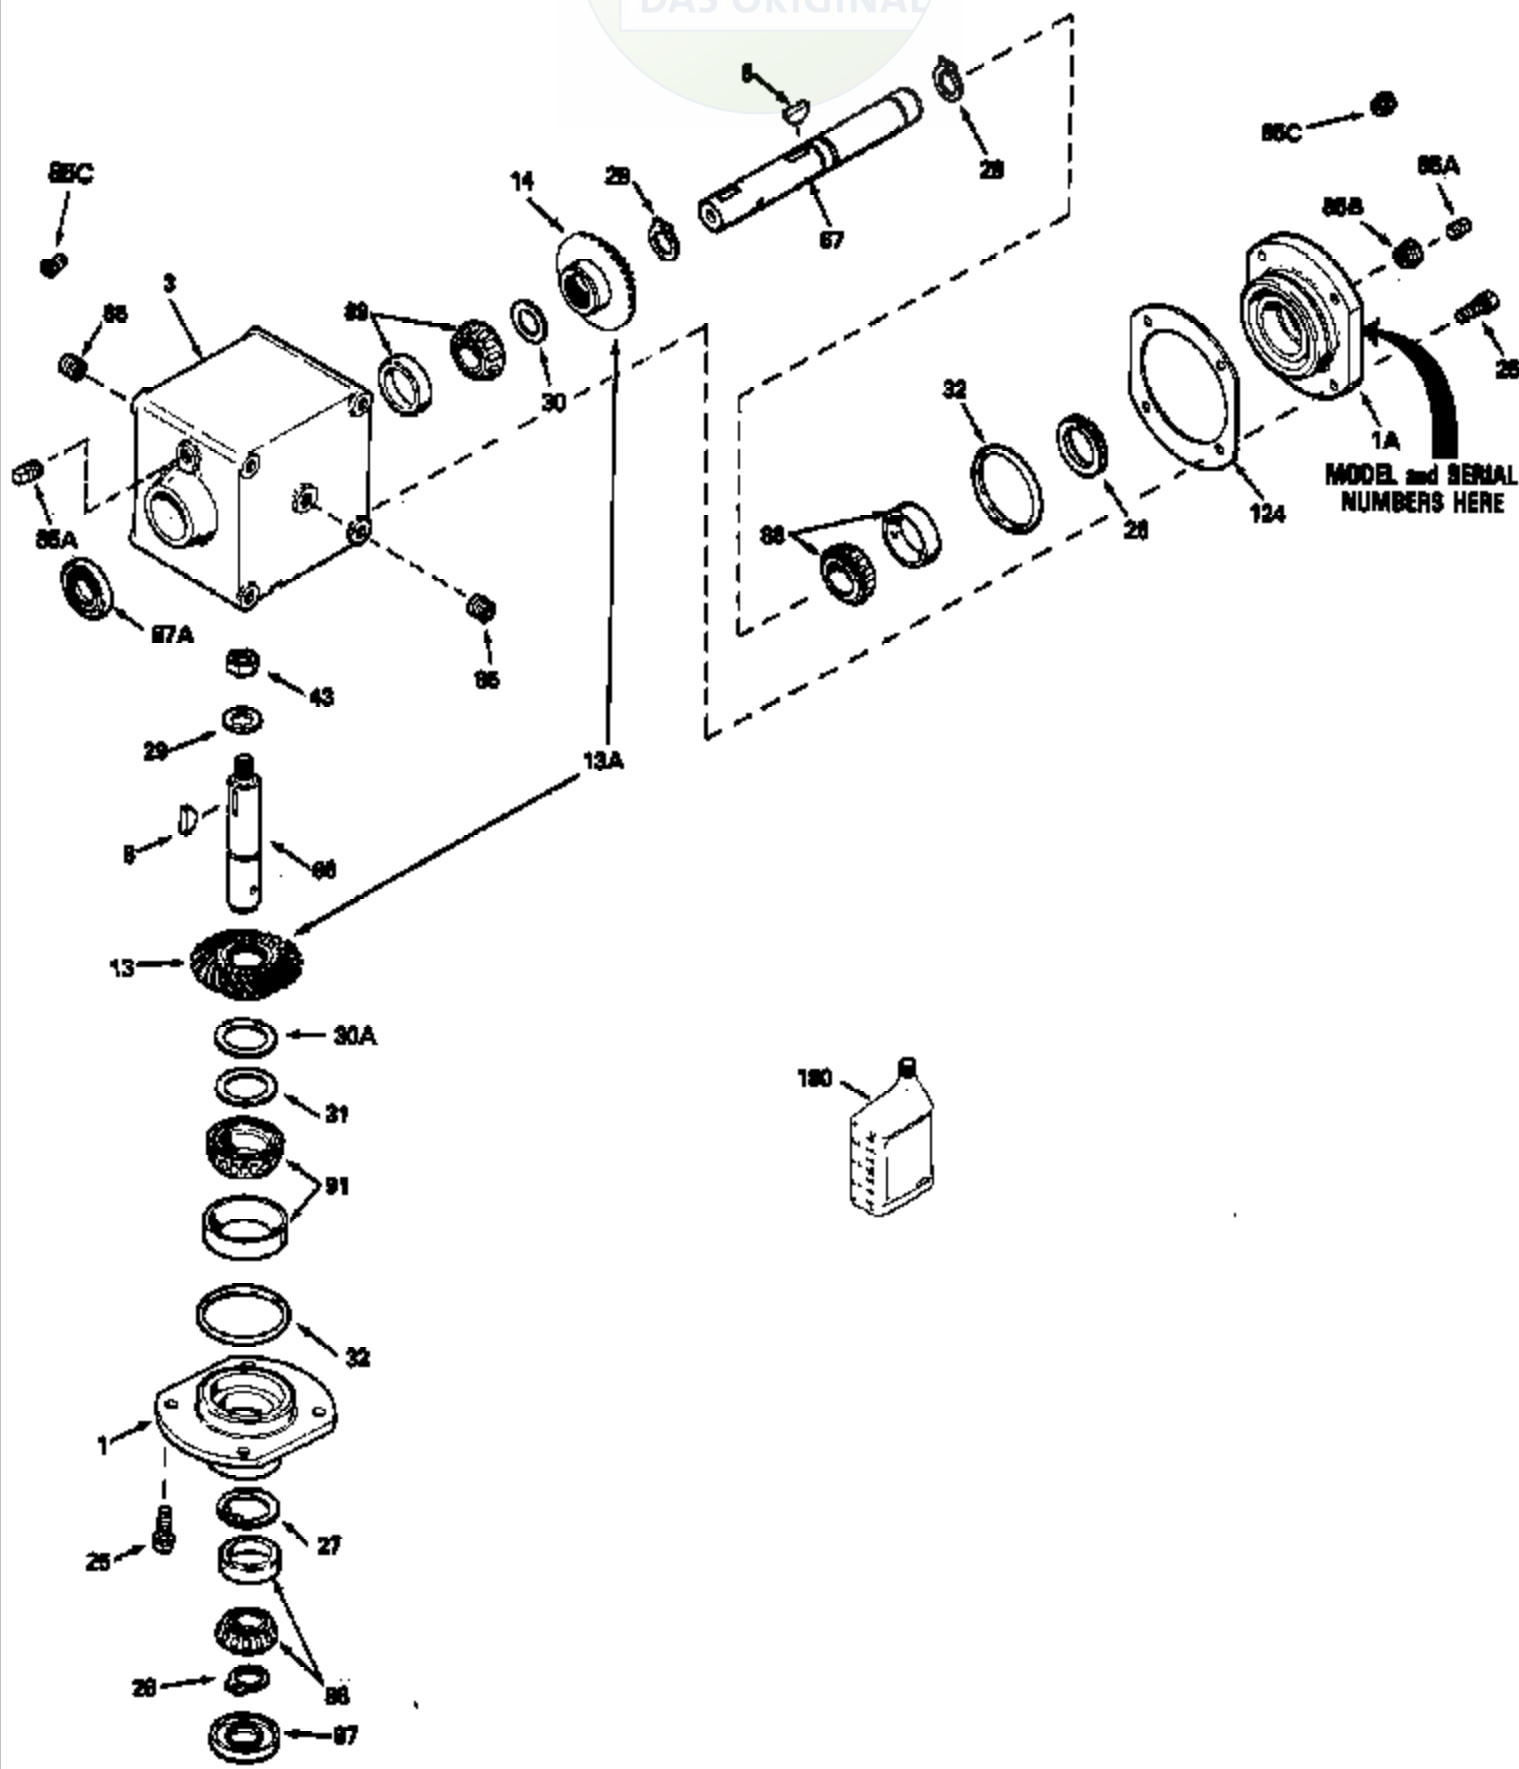

JOIST
DAS ORIGINAL

ILLUSTRATION SHOWS TYPICAL PARTS ONLY. ORDER BY PART NUMBER. PARTS NOT LISTED ARE SUPPLIED BY OEM.

Ref #	Part Number	Qty	Description
1A	786106		Retainer Cap
1	786104A		Retainer Cap
3	770076		Right Angle Drive Housing
8	792114		Woodruff Key No. 807
13	778224		Bevel Gear (26 teeth)
14	778223		Bevel Gear (25 teeth)
25	792037		Screw, 5/16-18 x 1"
26	780137		Load Ring
27	792112		Retaining Ring
28	792113		Retaining Ring
29	792115		Flat Washer
30	780131		Shim
31	780138	1100-1100-043	Shim Page 2 of 2
32	788063	Peerless	"O" Ring
43	792110A		Hex Jam Nut, 3/4-16
66	776221		Input Shaft (4-7/8" long)
67	776223		Output Shaft (7-1/4" long)
85C	792118		Relief Valve
85A	792039		Pipe Plug, 1/8"
85	792116		Pipe Plug, 1/4-18
87A	788065		Oil Seal
87	788064		Oil Seal
88	780132		Bearing & Cup Ass'y (SEE REPAIR MANUA L)
89	780132		Bearing & Cup Ass'y (SEE REPAIR MANUA L)
91	780134		Bearing & Cup Ass'y (SEE REPAIR MANUA L)
124	780136		Retainer Cap Shim
180	730229A		Gear Oil 80W90